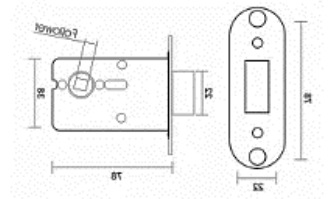

#### Technical Data

Follower	5mm, 8mm
Length	78mm

#### Technical Data

Forend	22mm
--------	------