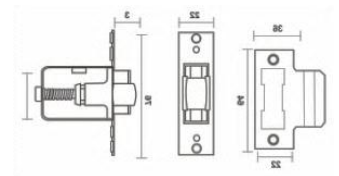

Technical Data

Forend	22mm