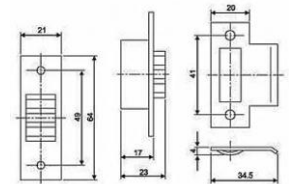

#### Technical Data

Follower	5mm, 8mm
Length	78mm

#### Technical Data

Forend	22mm
--------	------

#### Technical Data

Refer to drawing